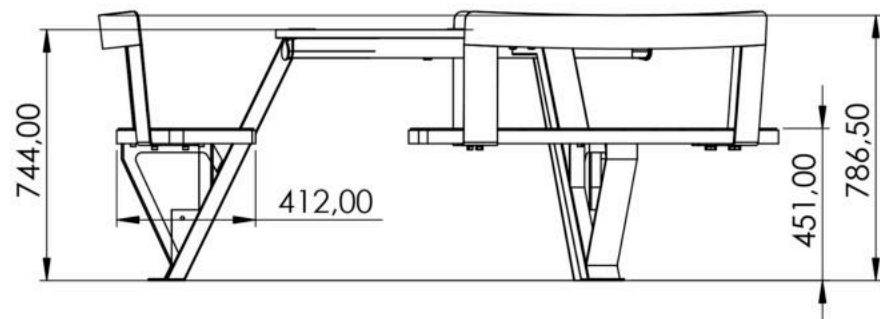

ADLIS
WEIYIN