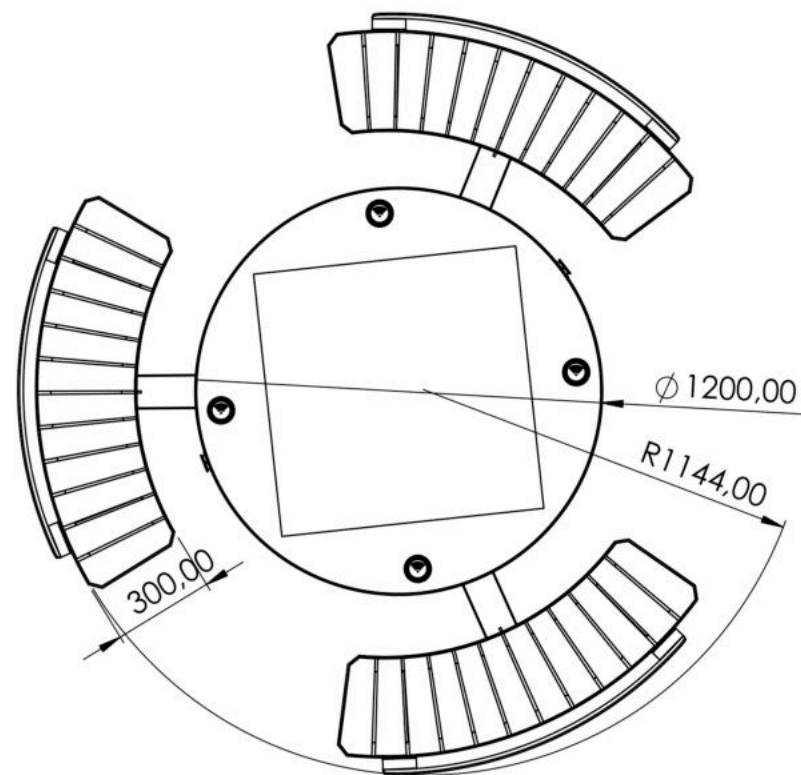

ADLIS
WEIYIN