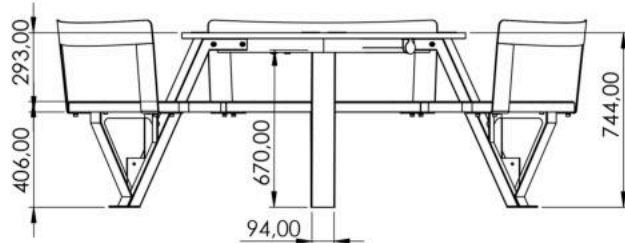

ADLIS
WEIYIN